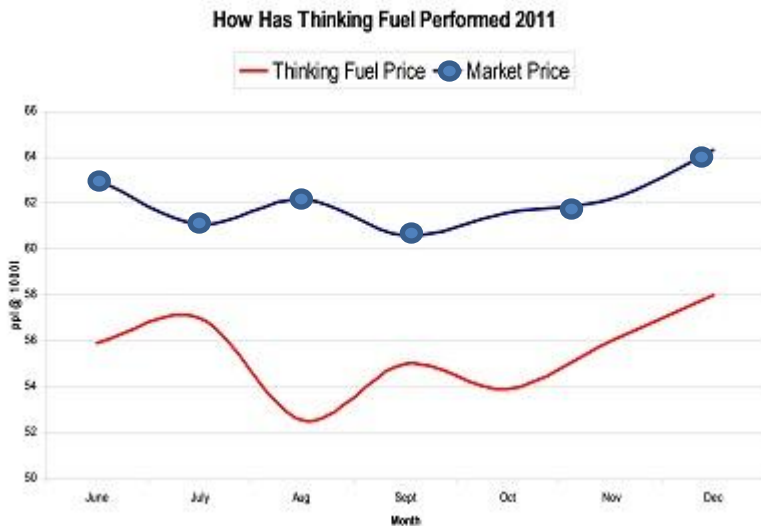

Winter Newsletter 2012/3

New domestic oil bulk buying scheme

A resident has expressed an interest in starting an Oil Buying Group, supported by Norfolk Rural Community Council. The scheme is a partnership between Norfolk RCC and AF Affinity. This allows it to benefit from one of the largest agricultural purchasing groups and aims to try and provide rural communities cheaper fuel.